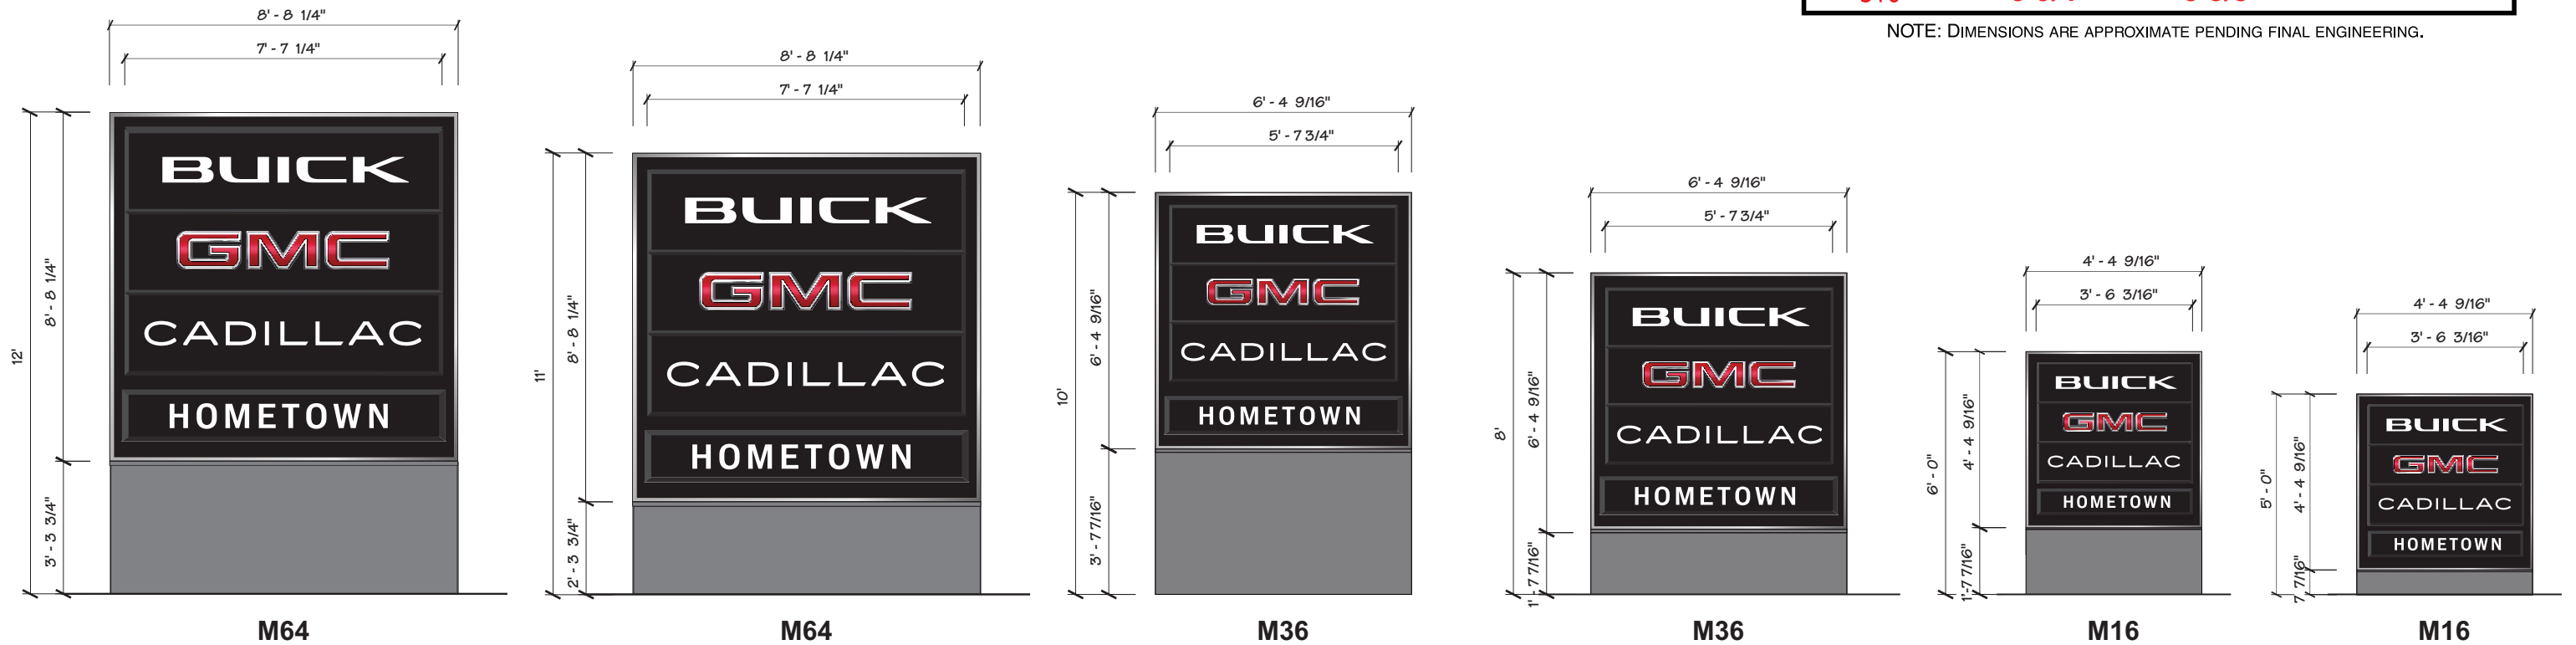

Buick GMC Cadillac Sign Family

COPY SIZE BY SIGN			
SIGN	BUICK	GMC	CADILLAC
P245	1' - 1 1/4"	1' - 7 7/8"	1' - 0 13/16"
P137	10"	1' - 2 15/16"	9 9/16"
P92	7 11/16"	11 1/2"	7 5/16"
S64	7 11/16"	11 1/2"	7 5/16"
P38	5 9/16"	8 5/16"	5 3/16"
S36	5 9/16"	8 5/16"	5 3/16"
S16	3 3/4"	5 5/8"	3 7/16"

NOTE: DIMENSIONS ARE APPROXIMATE PENDING FINAL ENGINEERING.