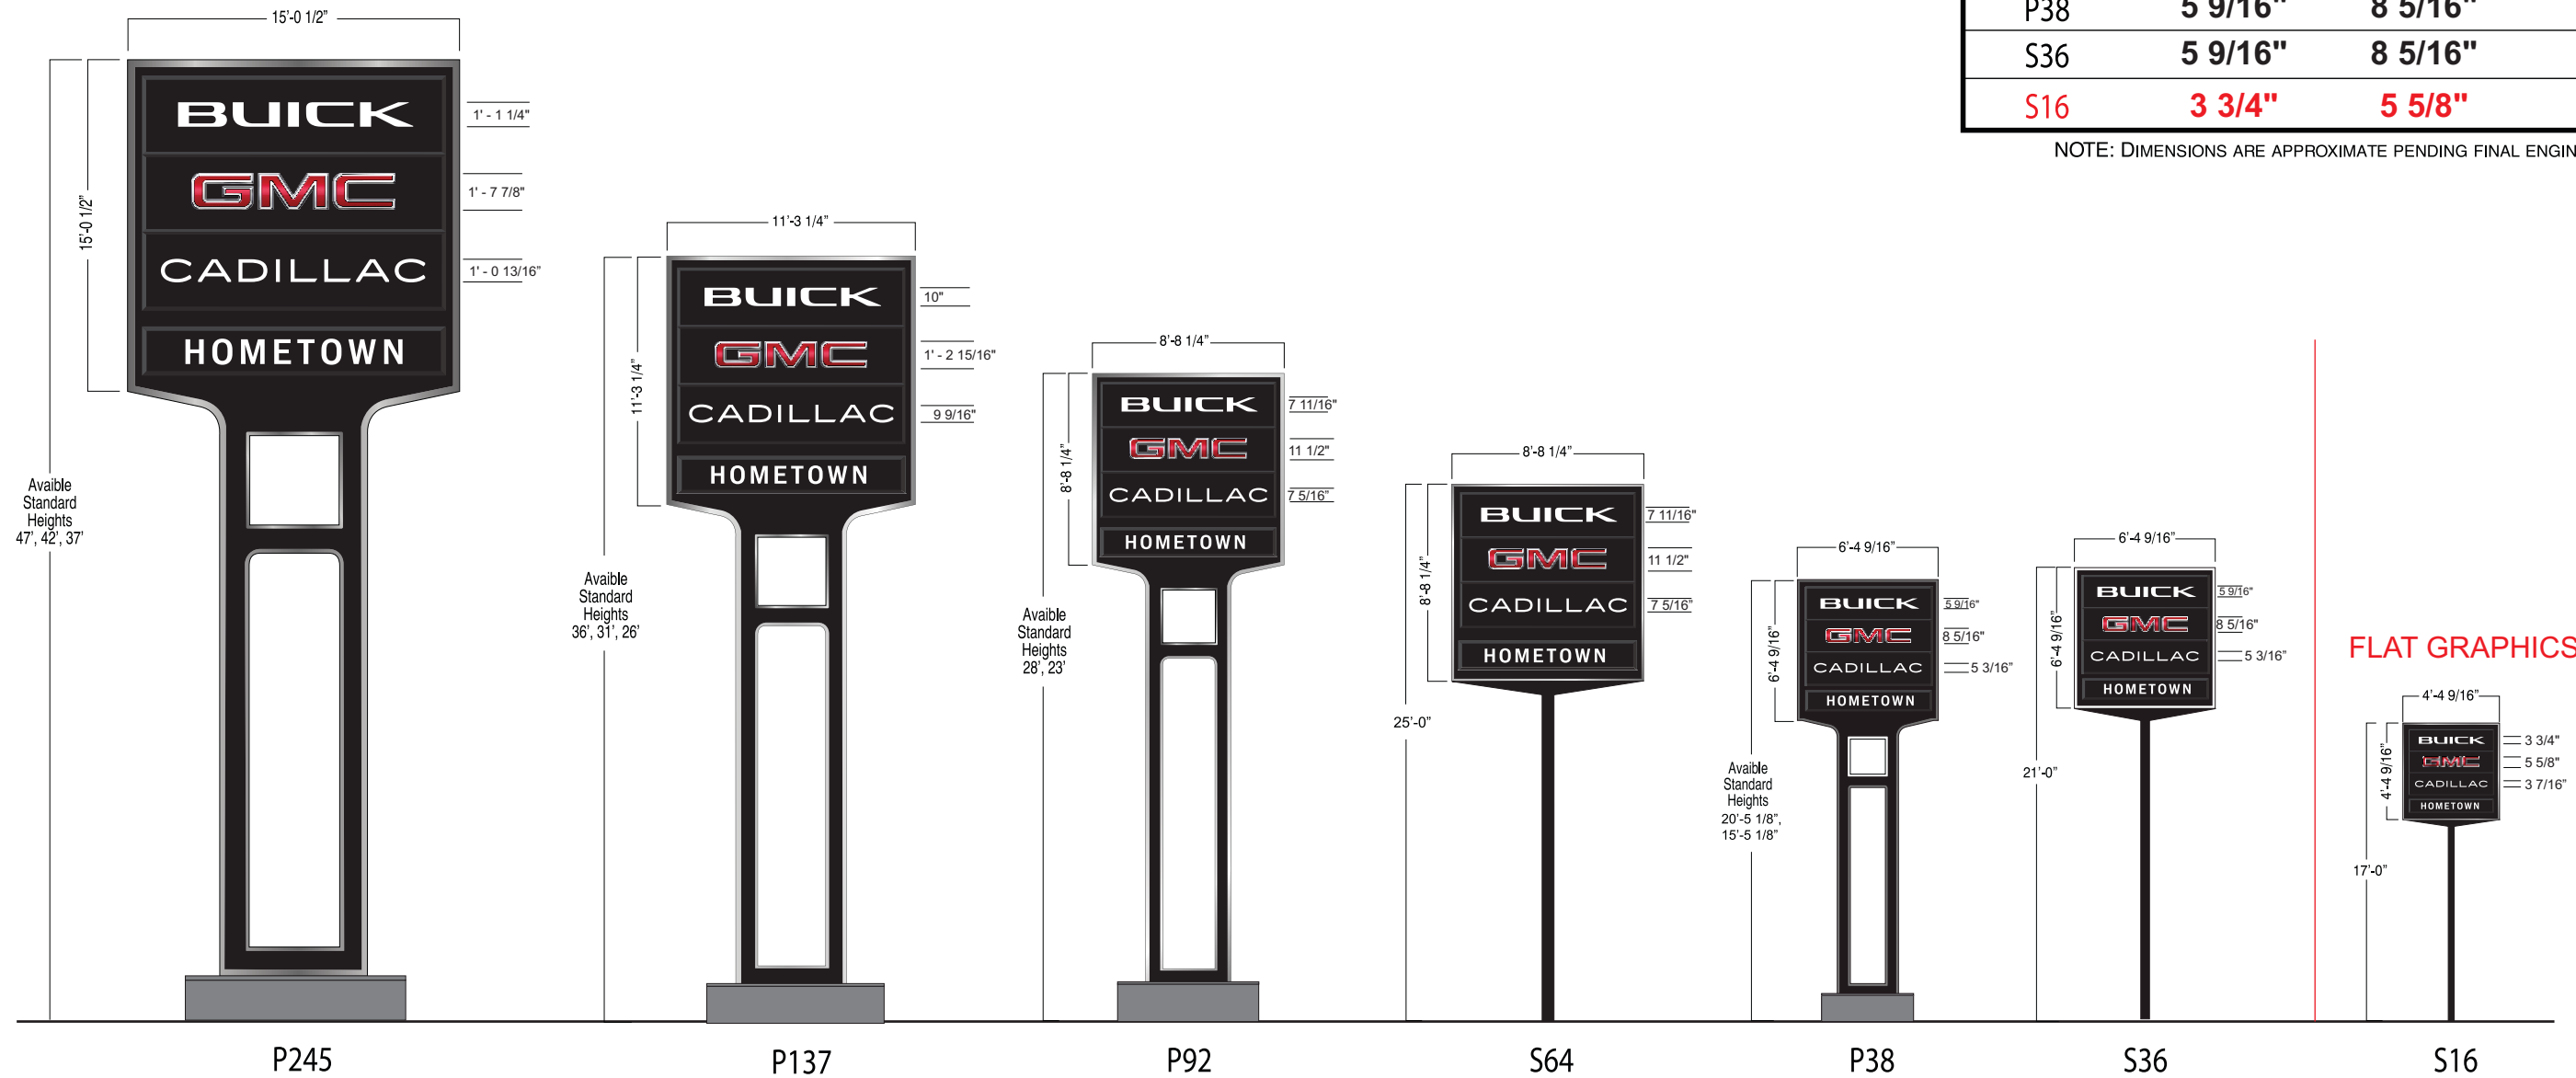

Buick GMC Cadillac Sign Family

COPY SIZE BY SIGN			
SIGN	BUICK	GMC	CADILLAC
P245	1' - 1 1/4"	1' - 7 7/8"	1' - 0 13/16"
P137	10"	1' - 2 15/16"	9 9/16"
P92	7 11/16"	11 1/2"	7 5/16"
S64	7 11/16"	11 1/2"	7 5/16"
P38	5 9/16"	8 5/16"	5 3/16"
S36	5 9/16"	8 5/16"	5 3/16"
S16	3 3/4"	5 5/8"	3 7/16"

NOTE: DIMENSIONS ARE APPROXIMATE PENDING FINAL ENGINEERING.